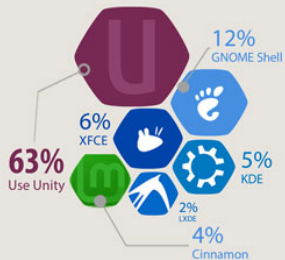

I flavours di Ubuntu

DEFAULT DESKTOP ENVIRONMENT: