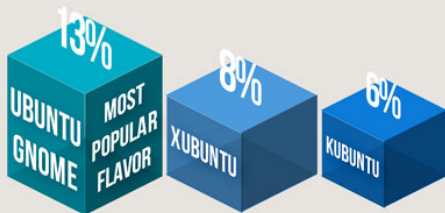

THOSE USING AN OFFICIAL FLAVOR: